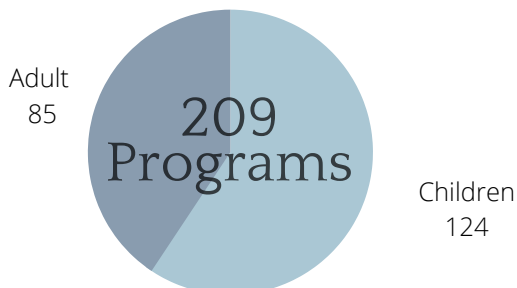

SPRINGFIELD LIBRARY

ANNUAL 2022 REPORT

Visitors

3,004 ANNUALLY

1,038 HOURS OPEN

231 REGISTERED BORROWERS

35 NEW LIBRARY CARDS

461 REFERENCE QUESTIONS ANSWERED

Circulation

6,410

BOOKS AND DVD'S

236

EBOOKS AND EAUDIOBOOKS

Computer and Wifi Use

132 PUBLIC COMPUTER USES

2,781 ANNUAL WIFI CONNECTIONS

8 AVERAGE DAILY WIFI USERS

Programs

NUMBER OF PROGRAMS

ATTENDANCE

Collection

11,967 BOOKS +859 this year

1,240 DVD'S +64 this year

LIBRARIES.4CLS.ORG/SPRINGFIELD