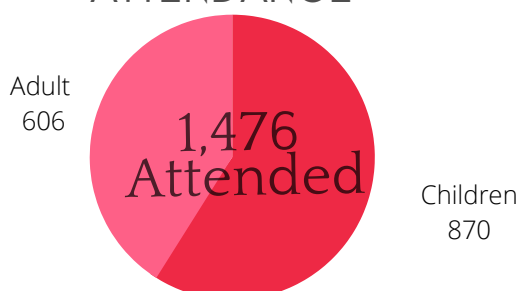

Circulation

6,410

BOOKS AND DVD'S

236

EBOOKS AND EAUDIOBOOKS

Computer and Wifi Use

132 PUBLIC COMPUTER USES

2,781 ANNUAL WIFI CONNECTIONS

8 AVERAGE DAILY WIFI USERS

Programs

NUMBER OF PROGRAMS

ATTENDANCE

Collection

11,967 BOOKS +859 this year

1,240 DVD'S +64 this year

LIBRARIES.4CLS.ORG/SPRINGFIELD