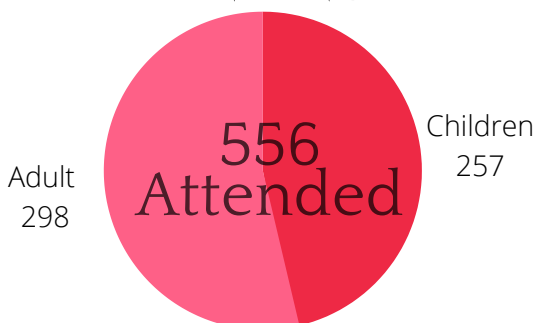

SPRINGFIELD LIBRARY

ANNUAL 2021 REPORT

Visitors

1,503 ANNUALLY
691 HOURS OPEN
198 REGISTERED BORROWERS
42 NEW LIBRARY CARDS

Circulation

5,535
BOOKS AND DVD'S
166
EBOOKS AND EAUDIOBOOKS

Programs

NUMBER OF PROGRAMS

ATTENDANCE

Computer and Wifi Use

54 PUBLIC COMPUTER USES
1,460 ANNUAL WIFI CONNECTIONS
12 AVERAGE DAILY WIFI USERS

Collection

11,108 BOOKS
1,176 DVD'S