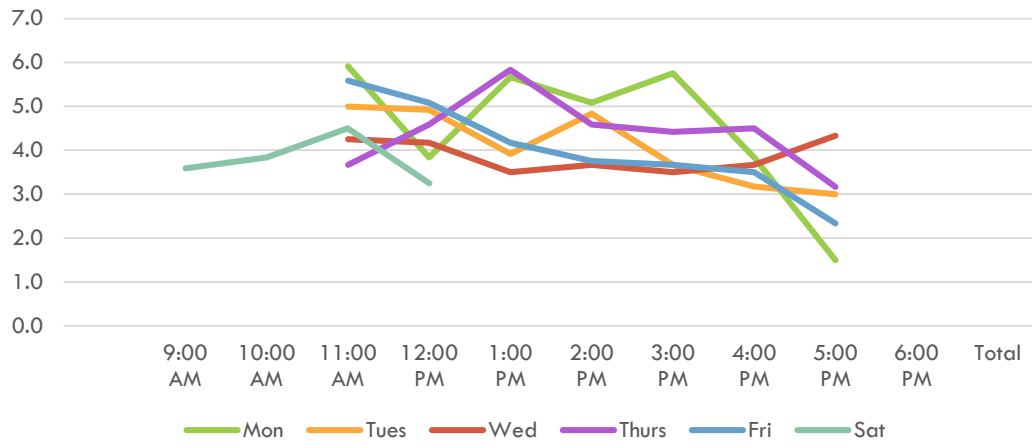

Patron Flow Study 2023 - Summer

Patron Flow Study 2023 - Fall + Winter