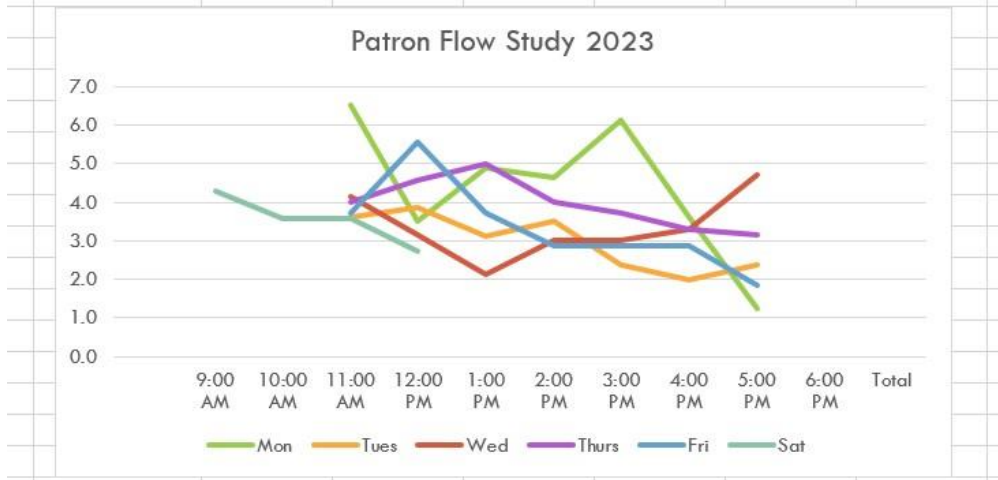

Lisle Free Library – Director’s Report

Reporting: July 2023

Programming:

Book Club: Participation and attendance in Book Club is steadily increasing. Next month’s meeting is Wednesday, August 23rd @ 6:00pm and will discuss “The Jane Austen Society” by Natalie Jenner, a charming book that reminds us of the universal language of literature and the power of books to unite and heal. It is the third and final book in our “All Together Now” summer series.

Summer Reading Program: This year’s program, “All Together Now”, runs through August 19th. More adults are participating than children, which seems to be a system wide trend. However, we had 126 people attend the Dan the Snakeman Reptile Show on July 12th! More complete statistics will be available next month.

Patron Flow Study – June 2023:

Staff recorded the number of patrons that entered the building each hour for three weeks. The data was averaged and presented below:

Patron Flow and Use Study - 2023 - Averages						
Time of Day	Mon	Tues	Wed	Thurs	Fri	Sat
9:00 AM						4.3
10:00 AM						3.6
11:00 AM	6.5	3.6	4.1	4.0	3.7	3.6
12:00 PM	3.5	3.9	3.1	4.6	5.6	2.7
1:00 PM	4.9	3.1	2.1	5.0	3.7	
2:00 PM	4.6	3.5	3.0	4.0	2.9	
3:00 PM	6.1	2.4	3.0	3.7	2.9	
4:00 PM	3.6	2.0	3.3	3.3	2.9	
5:00 PM	1.3	2.4	4.7	3.1	1.9	
6:00 PM						
Total	31	21	23	28	23	14