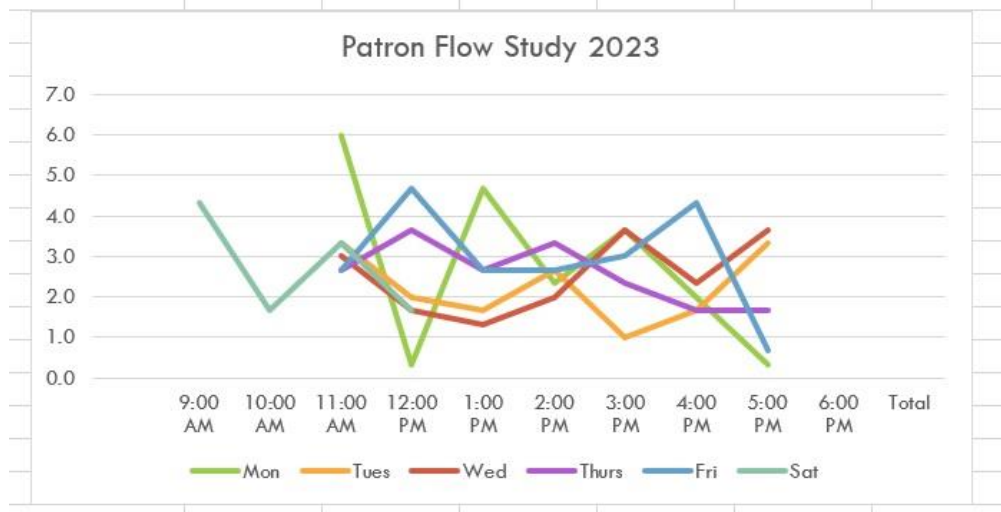

Lisle Free Library – Director’s Report

Reporting: June 2023

Programming:

Book Club: Participation and attendance in Book Club remain steady. Next month’s meeting is Wednesday, July 26th @ 6:00pm and will discuss “The Maid” by Nita Prose, a Clue-like, heartwarming journey of the spirit. The Maid explores what it means to be the same as everyone else and yet entirely different—and reveals that all mysteries can be solved through connection to the human heart. It is the second book in our “All Together Now” summer series.

Patron Flow Study – June 2023:

Staff recorded the number of patrons that entered the building each hour for three weeks. The data was averaged and presented below:

Patron Flow and Use Study - 2023 - Averages						
Time of Day	Mon	Tues	Wed	Thurs	Fri	Sat
9:00 AM						4.3
10:00 AM						1.7
11:00 AM	6.0	3.3	3.0	2.7	2.7	3.3
12:00 PM	0.3	2.0	1.7	3.7	4.7	1.7
1:00 PM	4.7	1.7	1.3	2.7	2.7	
2:00 PM	2.3	2.7	2.0	3.3	2.7	
3:00 PM	3.7	1.0	3.7	2.3	3.0	
4:00 PM	2.0	1.7	2.3	1.7	4.3	
5:00 PM	0.3	3.3	3.7	1.7	0.7	
6:00 PM						
Total	19	16	18	18	21	11